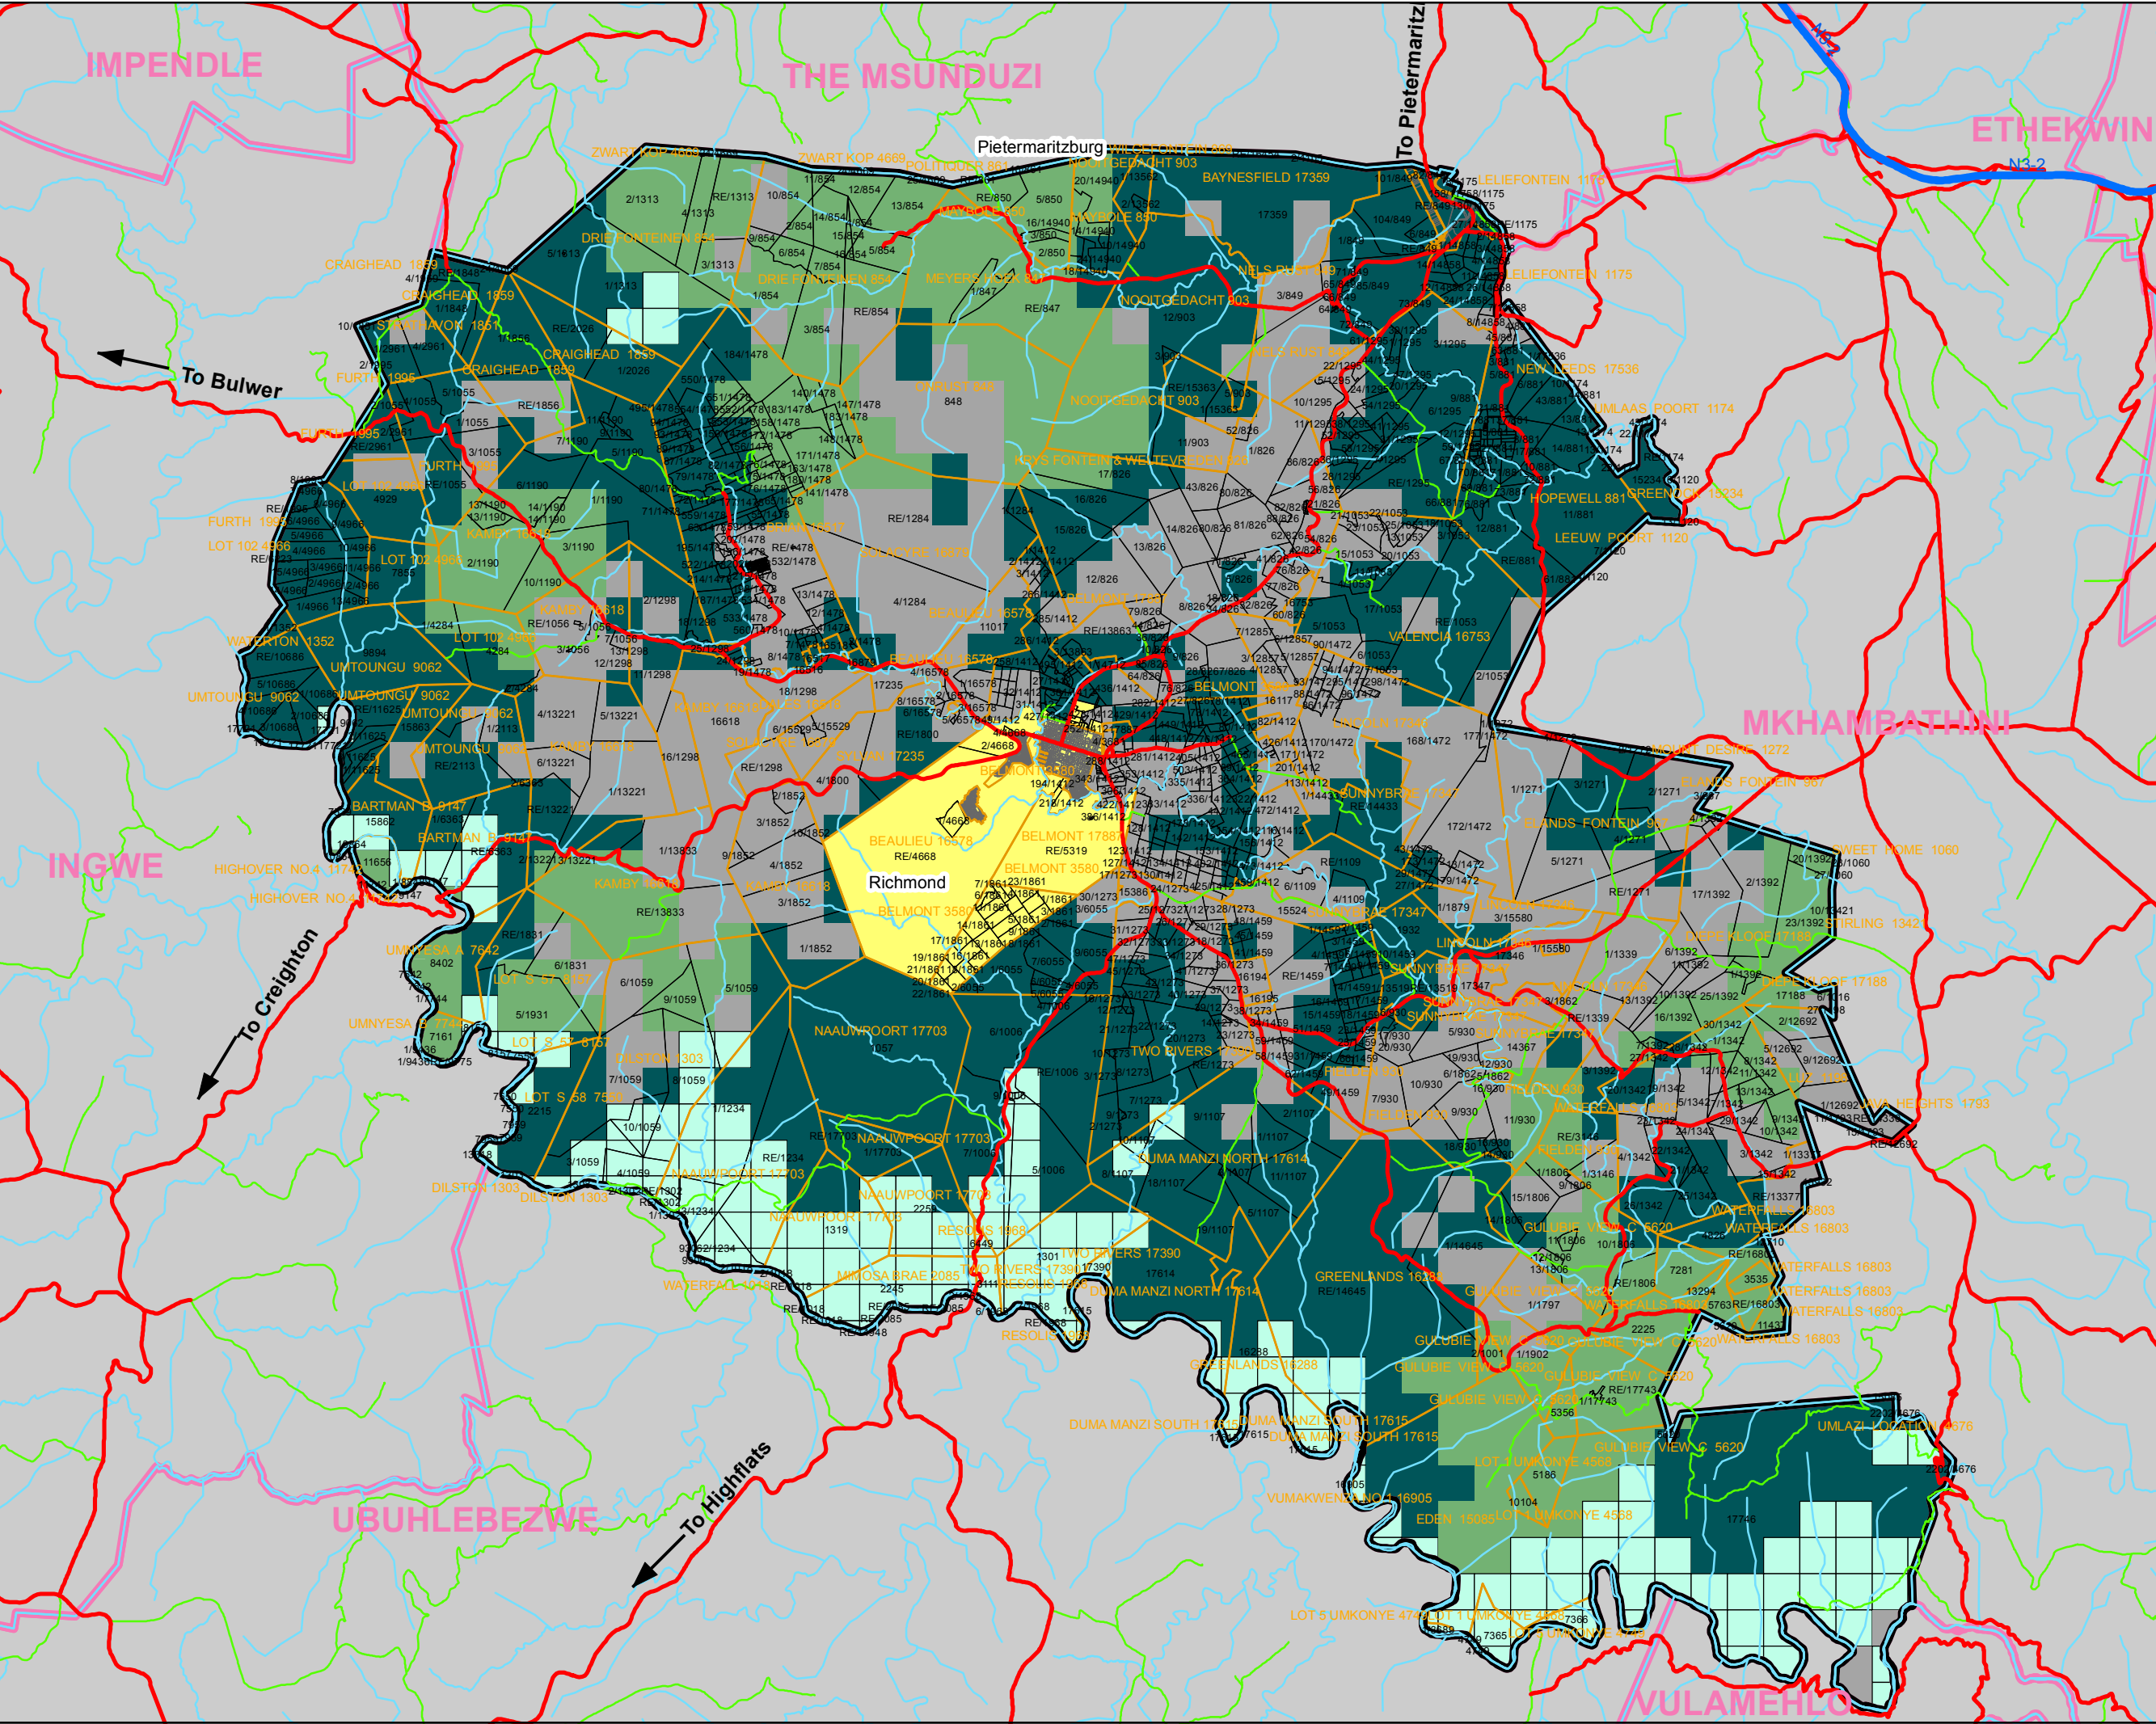

Richmond Local Municipality Spatial Development Framework 2011/2012

Legend

- National Roads
- Provincial Roads
- District Roads
- Rivers
- Richmond LM
- Parent Farms
- Cadastral
- Richmond Town
- Local Municipality
- Initial Excluded
- Negotiated Reserve
- Mandatory Reserve
- IRREPL = 0

Map: 4 Minset Map

<p>VUDIDI ENVIRONMENTAL PLANNING AND DEVELOPMENT CONSULTANTS</p>	GIS TT
	DATE FEB 2012
Scale 1:168,979	RIC 1067 SDF